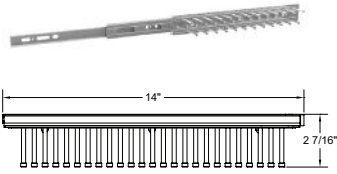

## Accessories

Chrome tie rack - Holds 25 ties

Chrome belt rack - holds 9 belts

Jewelry drawer inserts

Stop by the showroom to design the closet you've always wanted with one of our professional designers