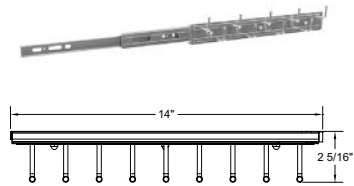

## Accessories

Chrome tie rack - Holds 25 ties

Chrome belt rack - holds 9 belts

Jewelry drawer inserts

Stop by the showroom to design the closet you've always wanted with one of our professional designers