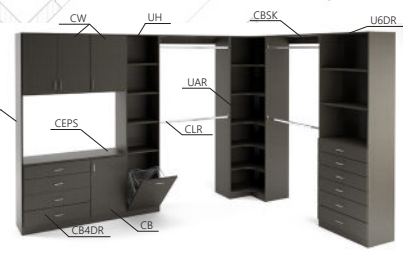

## Accessories

Chrome tie rack - Holds 25 ties

Chrome belt rack - holds 9 belts

Jewelry drawer inserts

Stop by the showroom to design the closet you've always wanted with one of our professional designers

# Example Layouts